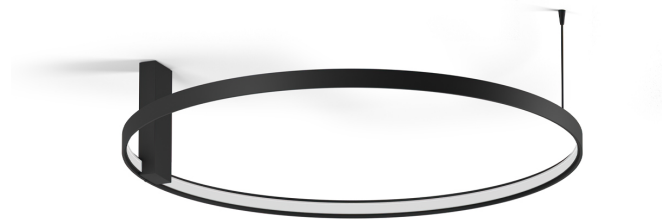

## Zero Round

220-240V AC dimmable (DALI/Push DIM)

P03302.075.0402

● black

### Data sheet

CODE	P03302.075.0402
SYSTEM POWER CONSUMPTION	42W
EFFICACY	72.83lm/W
LIGHT SOURCE	LED
LIGHT SOURCE LIFETIME	L70 (B50) 60.000h
COLOUR TEMPERATURE	3000K Ra>90
LIGHT DISTRIBUTION	diffused
POWER SUPPLY	220-240V AC
FREQUENCY	50/60Hz
ELECTRICAL CONFIGURATION	dimmable (DALI/Push DIM)
DRIVER	integrated included
NOMINAL LUMINOUS FLUX	4252lm
LUMEN OUTPUT	3059lm
EFFICIENCY	71.9%
WEIGHT	1,80 Kg
PROTECTION DEGREE	IP20
COLOUR TOLLERANCES	SDCM 3
PACKING DIMENSIONS	83,0 x 83,0 x 10,0 cm

Ceiling or wall lighting fixture for interiors, with direct and indirect light emission.  
Pickled sheet metal ceiling or wall bracket in polyacrylic paint.  
Pickled sheet metal wall plate in polyacrylic paint.  
Bended extruded aluminium structure in white, black, bronze, mat brass or titanium polyacrylic paint.  
Extruded polycarbonate diffuser with opaline finish.