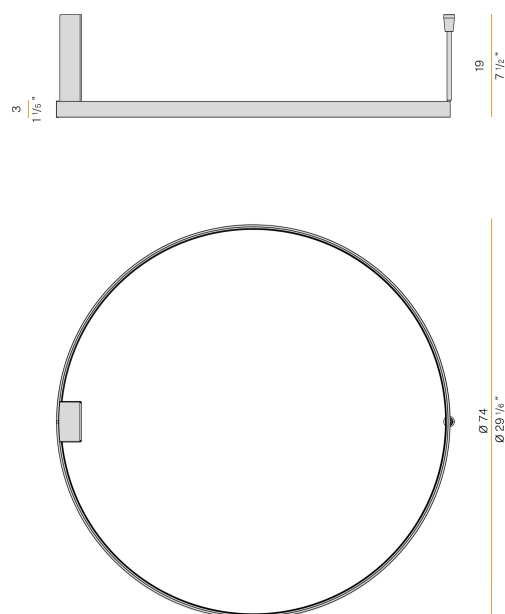

### Data sheet

CODE	P03302.075.0402
SYSTEM POWER CONSUMPTION	42W
EFFICACY	72.83lm/W
LIGHT SOURCE	LED
LIGHT SOURCE LIFETIME	L70 (B50) 60.000h
COLOUR TEMPERATURE	3000K Ra>90
LIGHT DISTRIBUTION	diffused
POWER SUPPLY	220-240V AC
FREQUENCY	50/60Hz
ELECTRICAL CONFIGURATION	dimmable (DALI/Push DIM)
DRIVER	integrated included
NOMINAL LUMINOUS FLUX	4252lm
LUMEN OUTPUT	3059lm
EFFICIENCY	71.9%
WEIGHT	1,80 Kg
PROTECTION DEGREE	IP20
COLOUR TOLLERANCES	SDCM 3
PACKING DIMENSIONS	83,0 x 83,0 x 10,0 cm

### Technical drawing